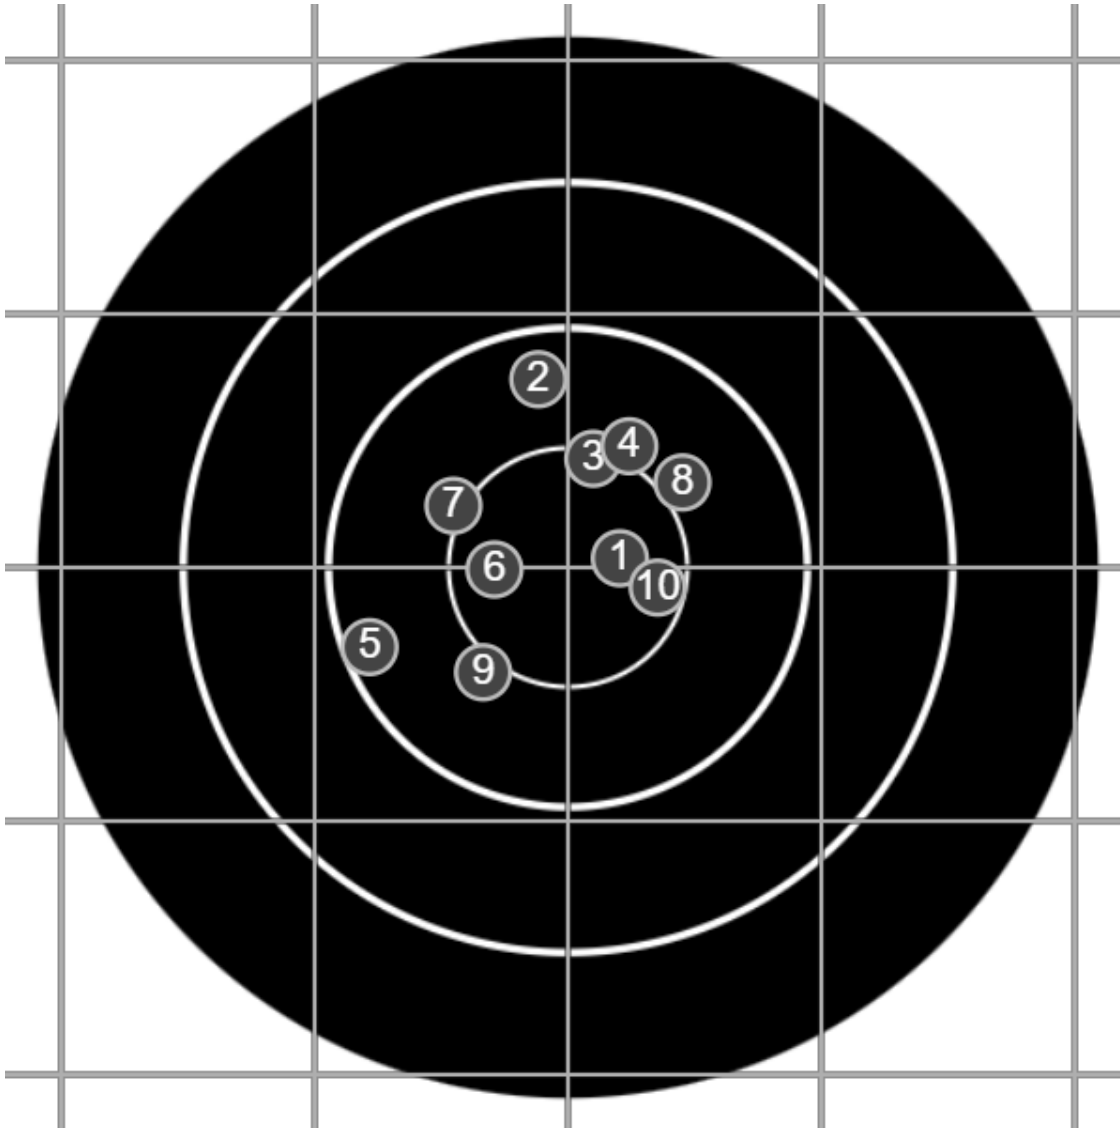

true  
8/31/2024  
2:21:57 PM

**BRC Club Shoot**  
Series 1  
900 yards

**BRC T4 [-60]**  
AU-LR

Group: 370.7 mm  
(328.1w x 307.0h)

(Iron)  
**Shooter**  
Dennis Lavelle [m04]

**50.4**

**FINAL**  
v: 1475, sd: 44.7